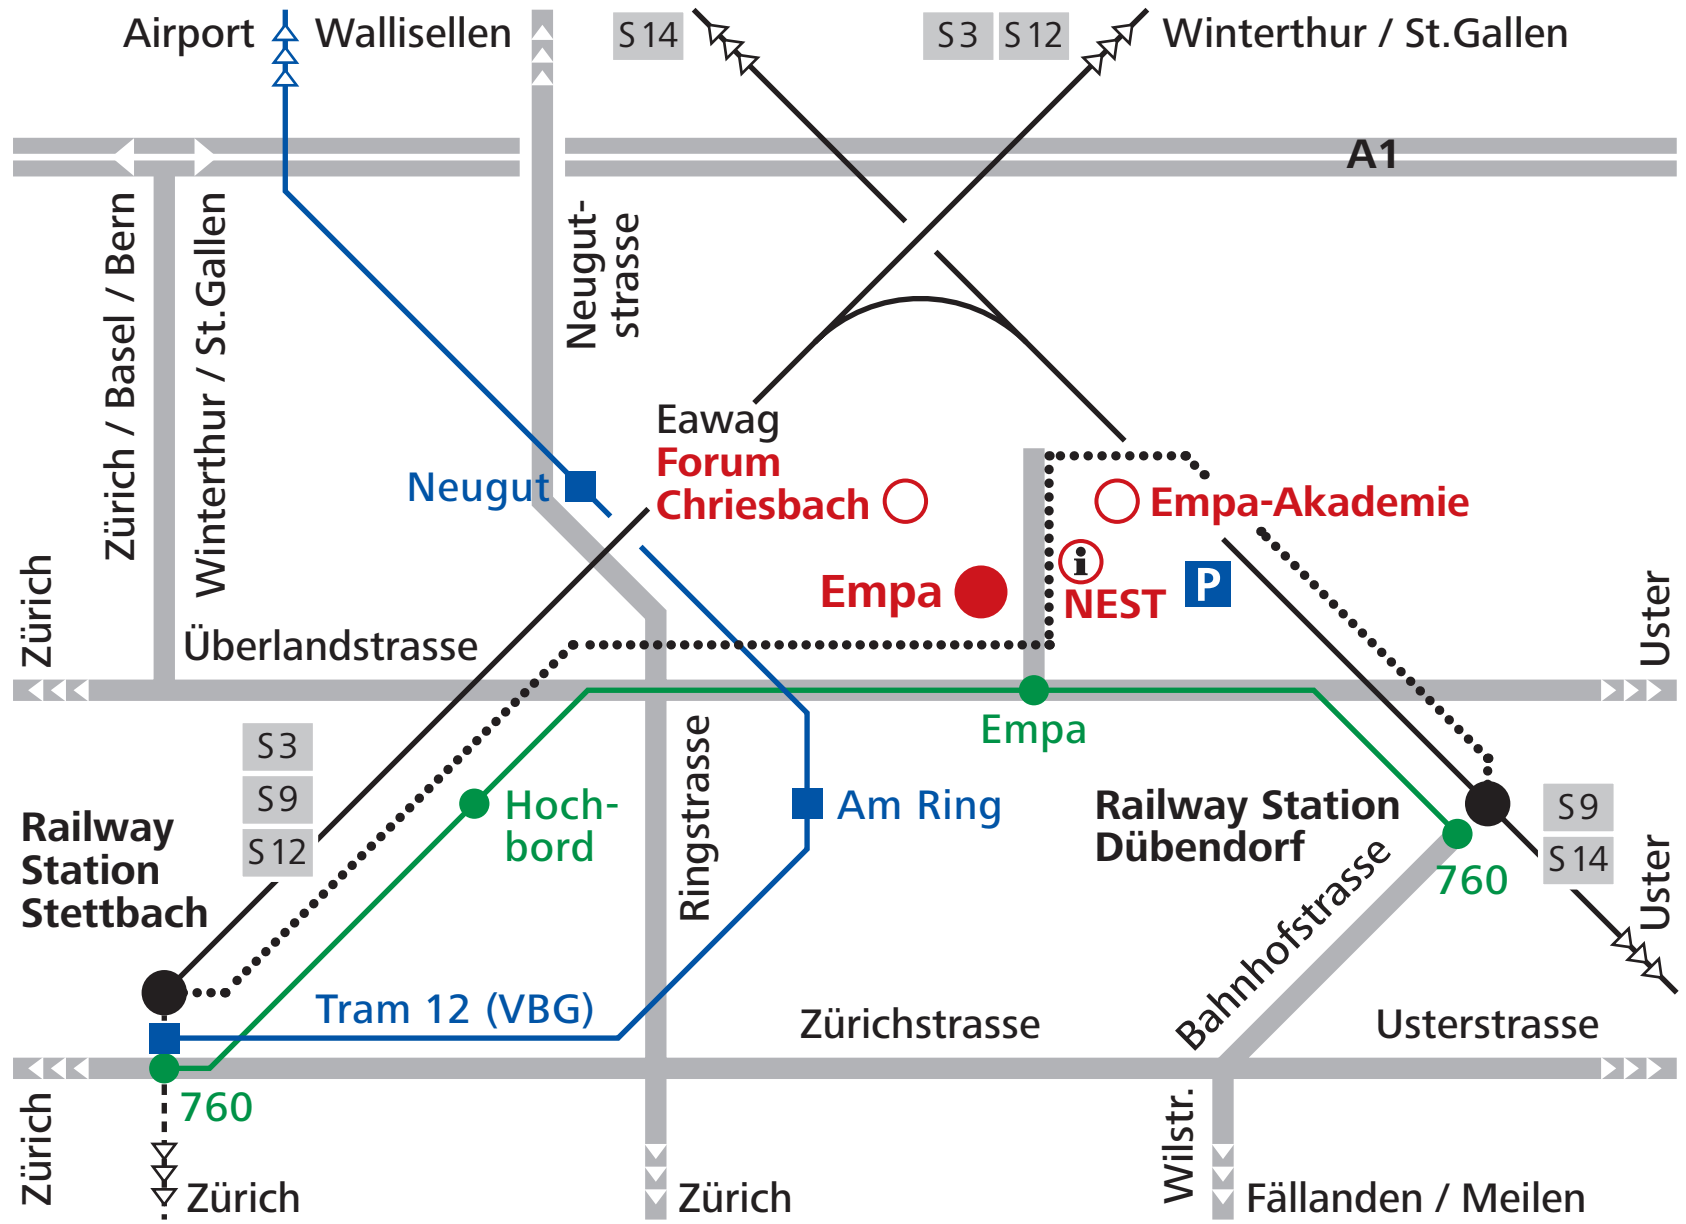

Main connections to the Empa location in Dübendorf (extensive)

Überlandstrasse 129
CH-8600 Dübendorf
Phone +41 58 765 11 11
Fax +41 58 765 11 22
www.empa.ch

Address for GPS/sat nav:
Eduard-Amstutz-Strasse,
8600 Dübendorf

Please do use public transport.
There is only very limited parking available.

● Bus Stop
 ■ Glattalbahn Stop
 Footpath
 Dübendorf 10 min, Stettbach 20 min

PEDESTRIAN PATH TO EMPA-AKADEMIE