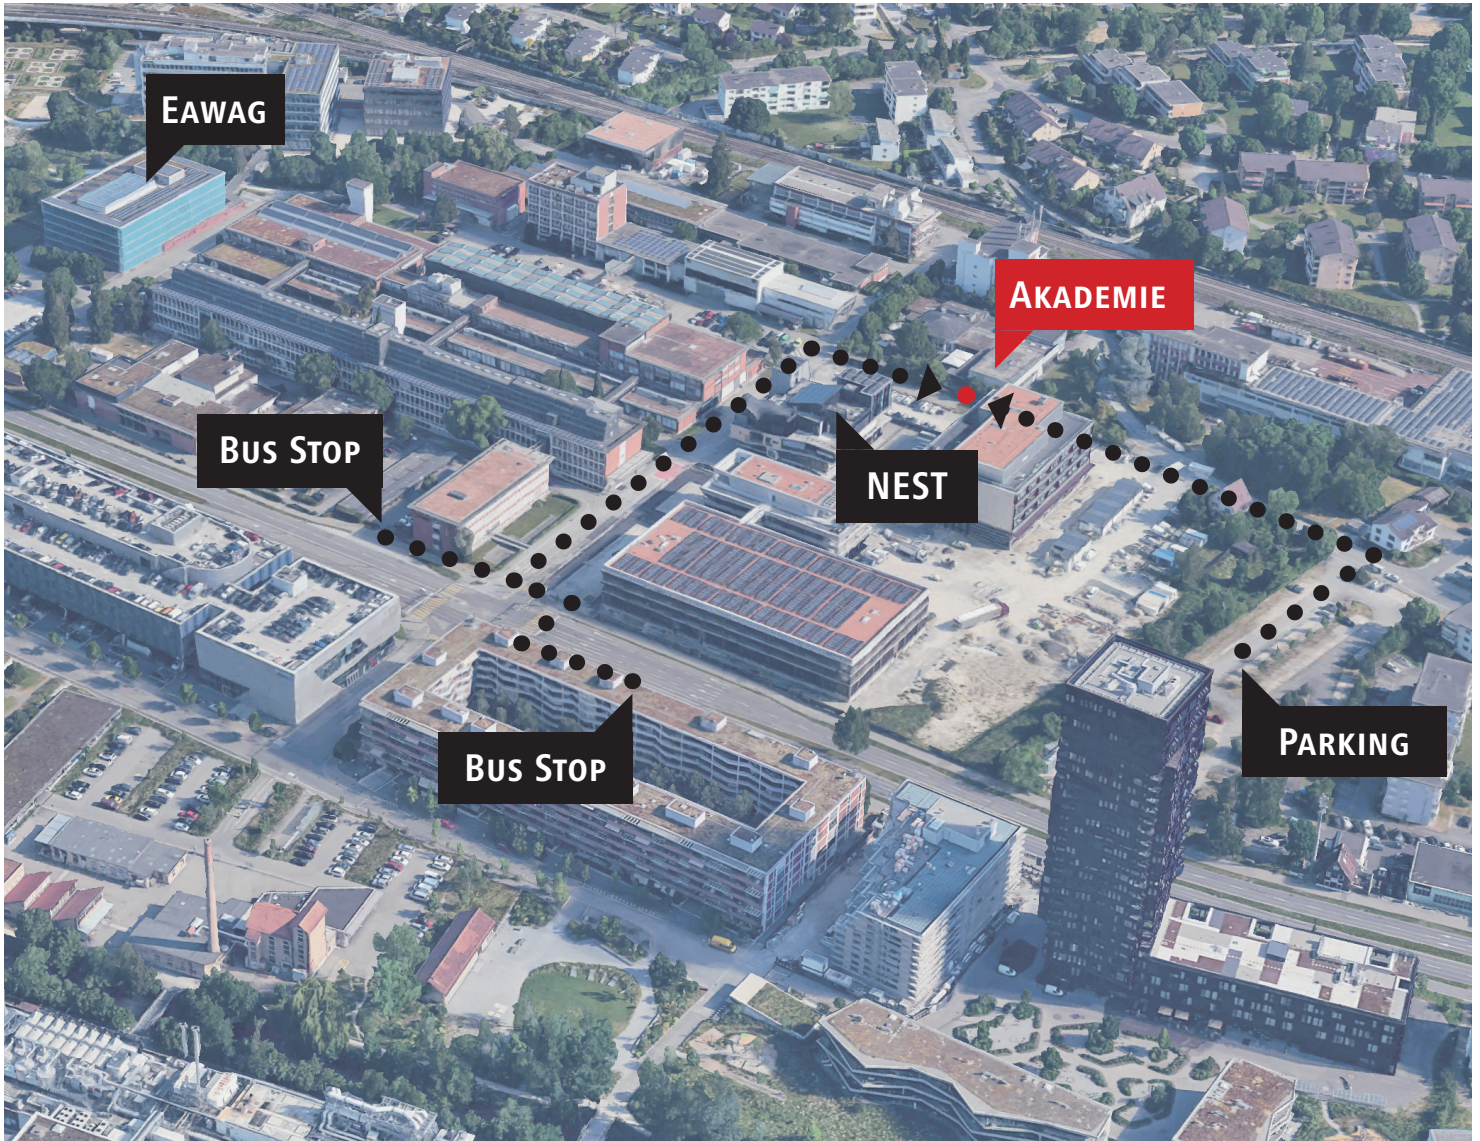

Main connections to the Empa location in Dübendorf (extensive)

Überlandstrasse 129
CH-8600 Dübendorf
Phone +41 58 765 11 11
Fax +41 58 765 11 22
www.empa.ch

Address for GPS/sat nav:
Eduard-Amstutz-Strasse,
8600 Dübendorf

Please do use public transport.
There is only very limited parking available.

● Bus Stop
 ■ Glattalbahn Stop
 Footpath
 Dübendorf 10 min, Stettbach 20 min

PEDESTRIAN PATH TO EMPA-AKADEMIE